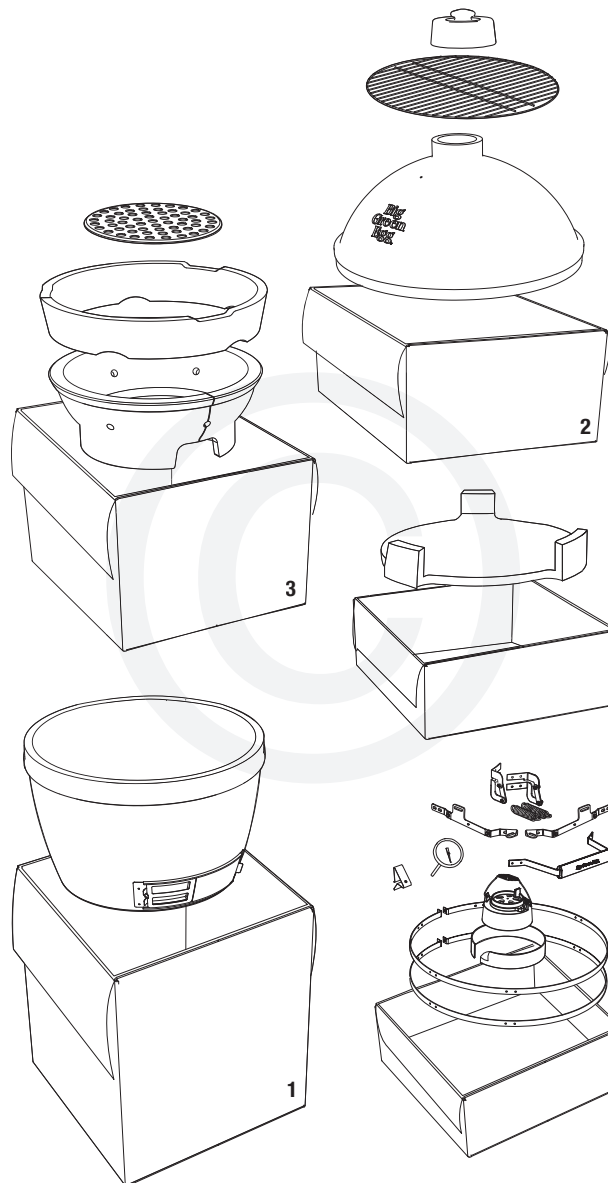

XXL XL L M S MX MN

EGG® and Band Assembly Instructions

7/16" + 1/2"
(Nr. 11 + 13)

www.biggreenegg.com/
assembly-videos

 www.biggreenegg.com

 www.biggreenegg.ca

 www.biggreenegg.eu

 www.biggreenegg.co.uk

 www.biggreenegg.co.za

CAUTION: SEE SAFETY NOTICE
www.biggreenegg.com/safetytips

© COPYRIGHT BIG GREEN EGG INC.

1

A  8x 8x

B  4x 4x

© COPYRIGHT BIG GREEN EGG INC.

2