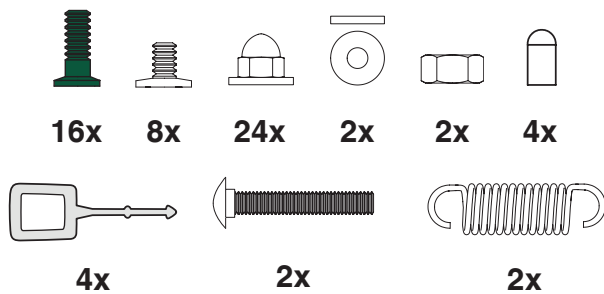

XXL XL L M S MX MN

EGG® and Band Assembly Instructions

7/16" + 1/2"
(Nr. 11 + 13)

www.biggreenegg.com/
assembly-videos

 www.biggreenegg.com

 www.biggreenegg.ca

 www.biggreenegg.eu

 www.biggreenegg.co.uk

 www.biggreenegg.co.za

CAUTION: SEE SAFETY NOTICE
www.biggreenegg.com/safetytips

© COPYRIGHT BIG GREEN EGG INC.

1

A  8x 8x

B  4x 4x

© COPYRIGHT BIG GREEN EGG INC.

2