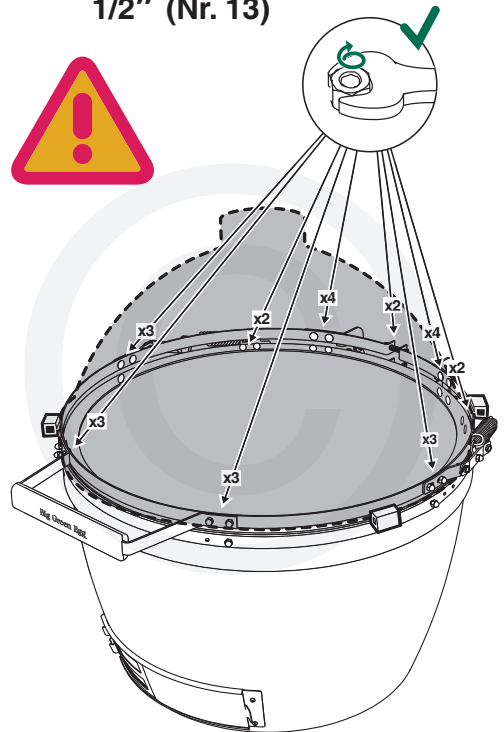

© COPYRIGHT BIG GREEN EGG INC.