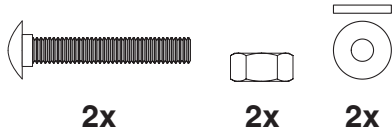

3

© COPYRIGHT BIG GREEN EGG INC.

4