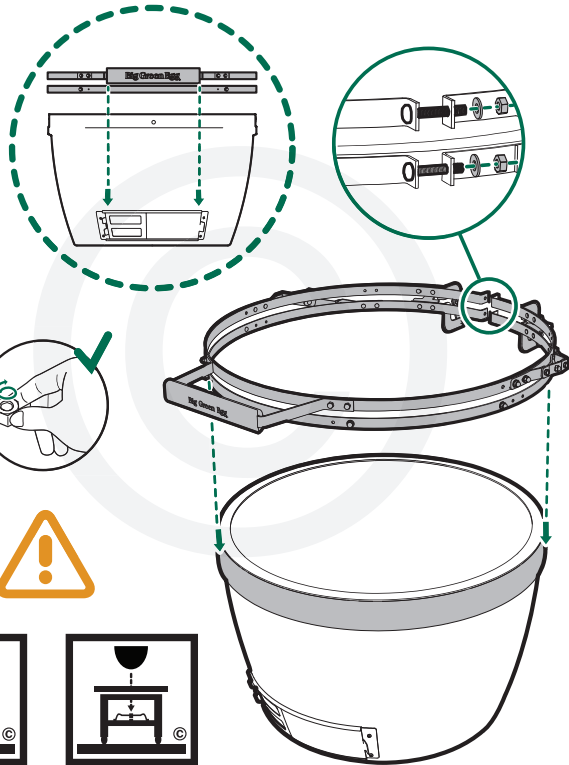

3

© COPYRIGHT BIG GREEN EGG INC.

4