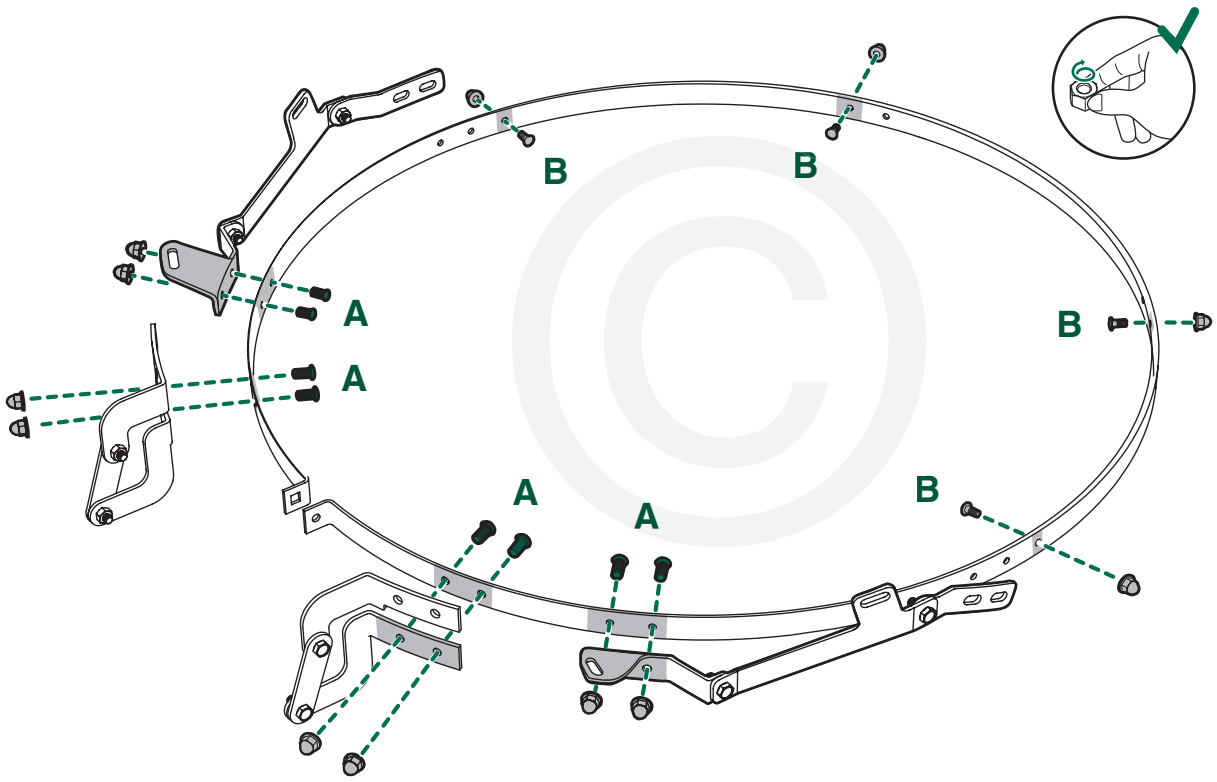

XXL XL L M S MX MN

EGG® and Band Assembly Instructions

7/16" + 1/2"
(Nr. 11 + 13)

www.biggreenegg.com/
assembly-videos

 www.biggreenegg.com

 www.biggreenegg.ca

 www.biggreenegg.eu

 www.biggreenegg.co.uk

 www.biggreenegg.co.za

CAUTION: SEE SAFETY NOTICE
www.biggreenegg.com/safetytips

© COPYRIGHT BIG GREEN EGG INC.

1

A  8x 8x

B  4x 4x

© COPYRIGHT BIG GREEN EGG INC.

2