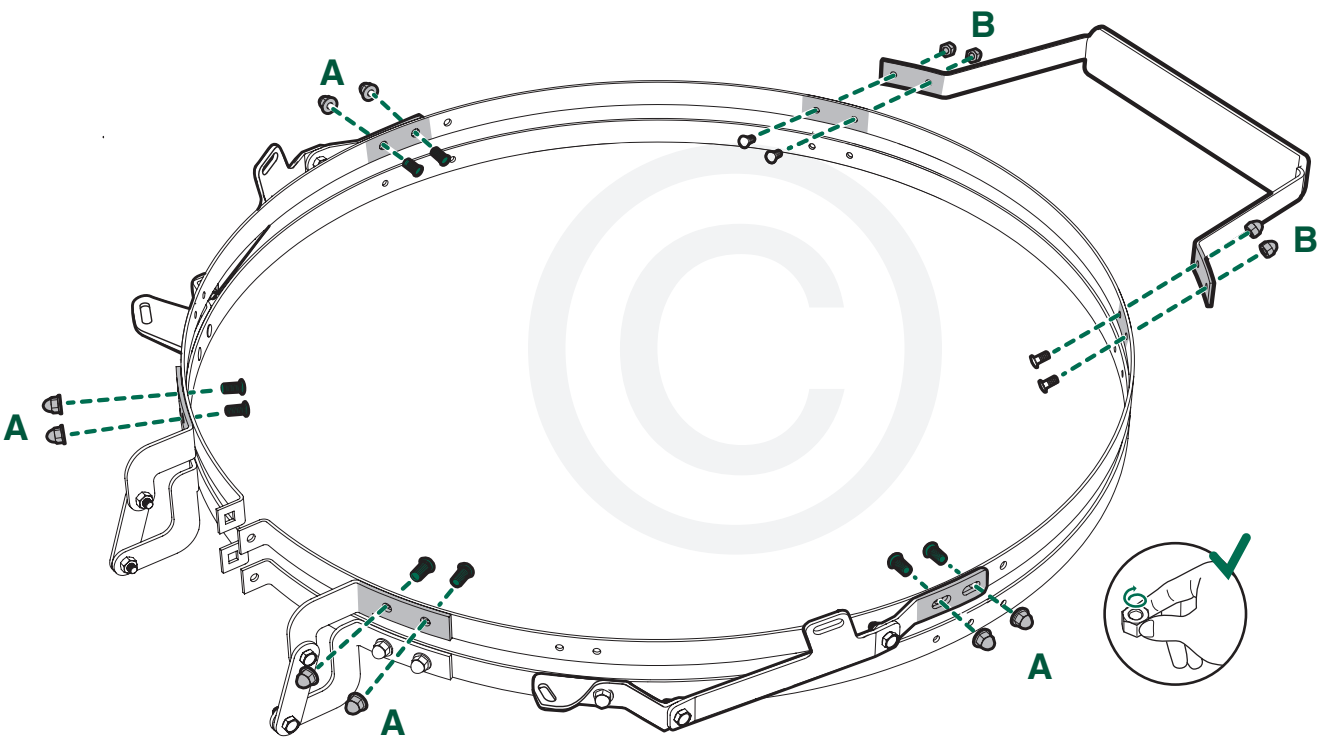

© COPYRIGHT BIG GREEN EGG INC.